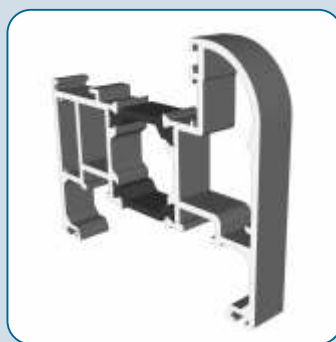

Key Features

- Patented concealed hinges for a clean look.
- Security tested to PAS 24.
- Weather tested low threshold.
- Flush stylish handles to compliment the modern feel of the door.
- Utilises the natural strength of aluminium to create slim, thermally broken profiles.
- Uses low maintenance, hard wearing powder coated aluminium.
- Over 200 single or dual colours.
- Also offered in Single or French door styles to match.
- Exceptional array of security features as standard.
- Doors are bottom hung and run on double stainless steel tracks.
- All door styles have the option to open in or out.
- Performance exceeds the Oct 2010 building regulations.
- Document 'Q' compliant.
- Internally beaded for added security.

Options

- 2 to 7 panel folding configurations.
- Low or standard rebated thresholds.
- Square or chamfered bead to the interior.
- Square or rounded profile to the exterior.
- White, light grey or black gaskets.
- Range of quality hardware in a variety of colours.
- Dust free integrated blinds.
- Colour matched aluminium quad trims.