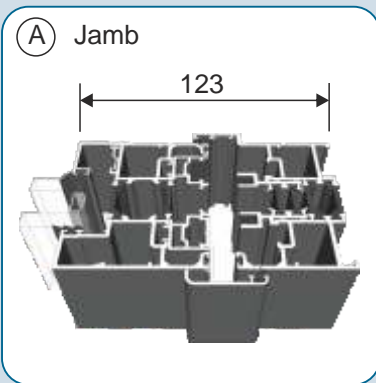

All sizes in mm