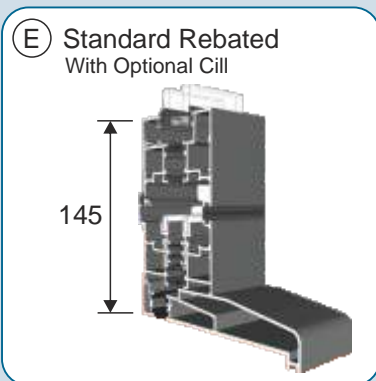

All sizes in mm