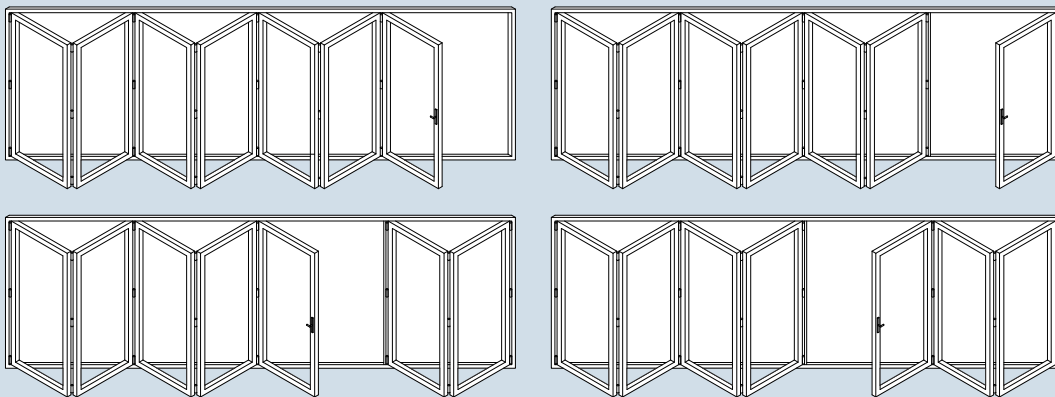

Door Styles

1 & 2 Panels

3 Panels

4 Panels

5 Panels

6 Panels

7 Panels

Panel Widths

Minimum Width	700
Maximum Width	1000

Door Heights

Minimum Height	1600
Maximum Height	2400

- All bi-folding door styles can be mirrored from shown.
- All styles have a choice to either open out or open in.
- The sizes detailed above are for guidance only.
- If the sizes you require are less than the minimum or exceed our maximum recommended sizes please contact us.