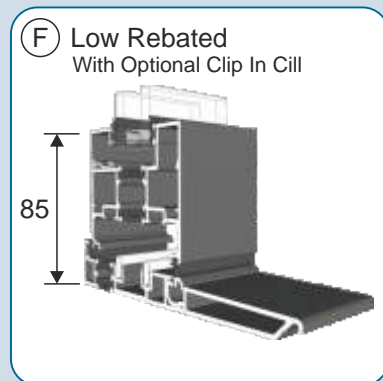

All sizes in mm