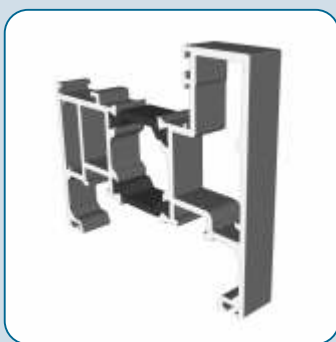

Key Features

- Patented concealed hinges for a clean look.
- Security tested to PAS 24.
- Weather tested low threshold.
- Flush stylish handles to compliment the modern feel of the door.
- Utilises the natural strength of aluminium to create slim, thermally broken profiles.
- Uses low maintenance, hard wearing powder coated aluminium.
- Over 200 single or dual colours.
- Also offered in Single or French door styles to match.
- Exceptional array of security features as standard.
- Doors are bottom hung and run on double stainless steel tracks.
- All door styles have the option to open in or out.
- Performance exceeds the Oct 2010 building regulations.
- Document 'Q' compliant.
- Internally beaded for added security.

Options

- 2 to 7 panel folding configurations.
- Low or standard rebated thresholds.
- Square or chamfered bead to the interior.
- Square or rounded profile to the exterior.
- White, light grey or black gaskets.
- Range of quality hardware in a variety of colours.
- Dust free integrated blinds.
- Colour matched aluminium quad trims.