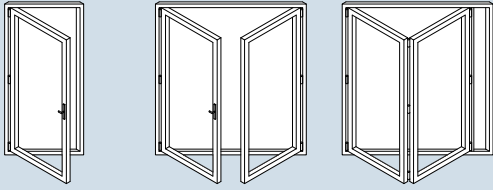

Door Styles

1 & 2 Panels