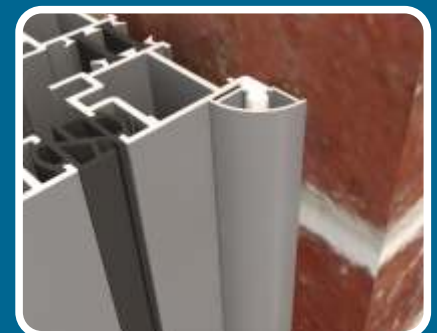

*Please note these handles have the option of a matching or chrome trim.
Intermediate handles only.

Technical

Thermally Broken Aluminium

All sizes in mm

No Visible Hinges When Closed

Heavy Duty Bogie Wheels