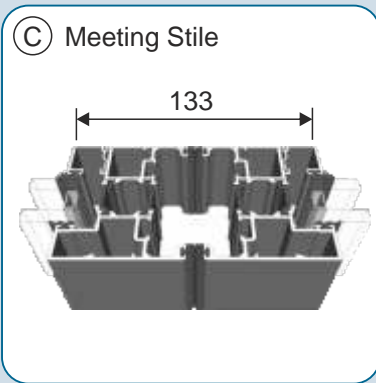

All sizes in mm