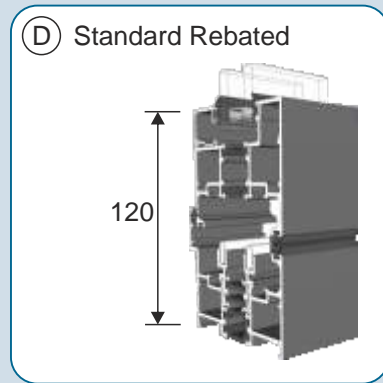

All sizes in mm