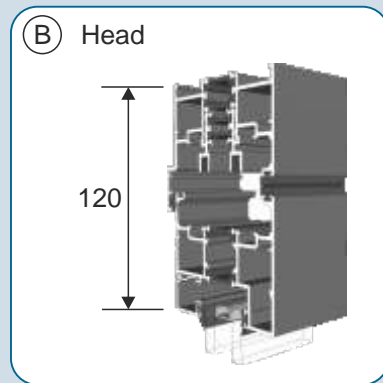

All sizes in mm