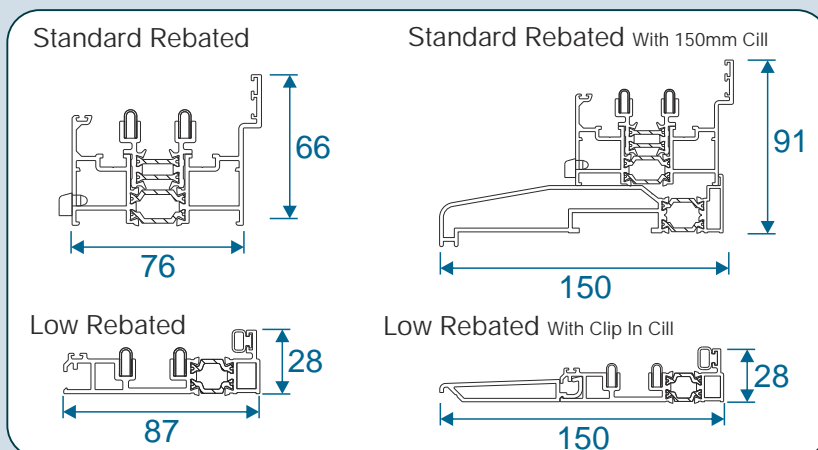

U-Value W/M ² K	Air Permeability	Water Tightness	Wind Resistance	Security
 1.8	 600 Pa	 450 Pa	 1200 Pa	 PAS 24

Weather test results were performed on our low rebated threshold.

Threshold Options

- 66mm Standard rebated threshold.
- 28mm Low rebated threshold with optional clip in cill.
- Optional projection cills are available (add 25mm to the threshold height).
- Cills come in 4 projections 85mm, 150mm, 190mm or 225mm.
- Standard rebated provides a fully weather rated threshold.
- Low rebated provides a slim yet weather rated threshold.