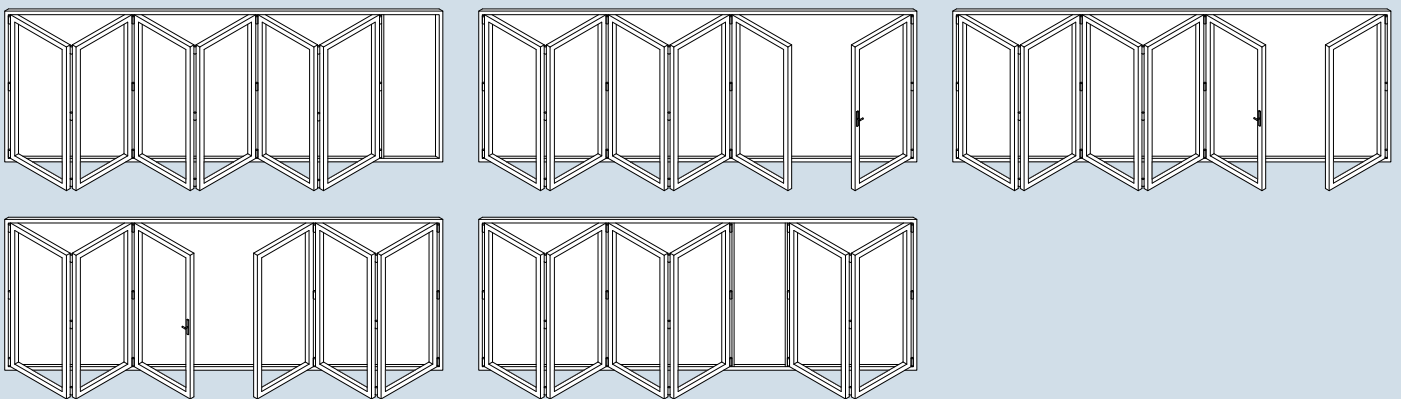

Door Styles

1 & 2 Panels

3 Panels

4 Panels

5 Panels

6 Panels

7 Panels

Panel Widths

Minimum Width	700
Maximum Width	1000

Door Heights

Minimum Height	1600
Maximum Height	2400

- All bi-folding door styles can be mirrored from shown.
- All styles have a choice to either open out or open in.
- The sizes detailed above are for guidance only.
- If the sizes you require are less than the minimum or exceed our maximum recommended sizes please contact us.