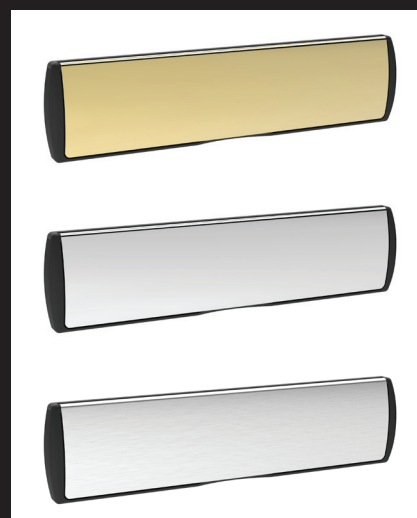

ENTRANCE DOOR HANDLES AND LETTER PLATES

Standard Hoppe Handles with matching finish letterplates

White

Black

Chrome

Gold

Antique Black

Our Antique Black handles and letterplates are perfect for more traditional style doors.

Stainless Steel Range (304 grade internally and 316 marine grade externally) for coastal regions and areas of high pollution.

Gold

Chrome

Brushed Satin

CHOOSE FROM THREE ELEGANT WINDOW HANDLE STYLES

Standard Maxim Push Button Locking Handle

White

Black

Chrome

Gold

Satin

DESIGNER FURNITURE

Monkey Tail Handle

Chrome

Graphite

Gold

Antique Black

Tear Drop Handle

Chrome

Graphite

Gold

Antique Black