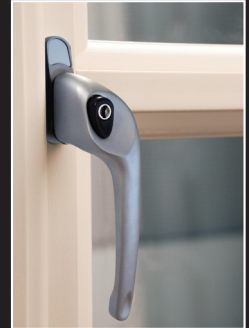

ENTRANCE DOOR HANDLES AND LETTER PLATES

Standard Hoppe Handles with matching finish letterplates

White

Black

Chrome

Gold

Antique Black

Our Antique Black handles and letterplates are perfect for more traditional style doors.

Stainless Steel Range (304 grade internally and 316 marine grade externally) for coastal regions and areas of high pollution.

Gold

Chrome

Brushed Satin

CHOOSE FROM THREE ELEGANT WINDOW HANDLE STYLES

Standard Maxim Push Button Locking Handle

White

Black

Chrome

Gold

Satin

DESIGNER FURNITURE

Monkey Tail Handle

Chrome