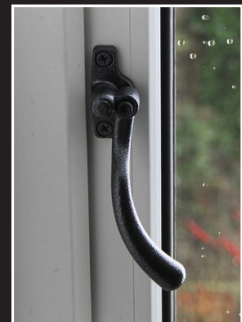

ENTRANCE DOOR HANDLES AND LETTER PLATES

Standard Hoppe Handles with matching finish letterplates

White

Black

Chrome

Gold

Antique Black

Our Antique Black handles and letterplates are perfect for more traditional style doors.

Stainless Steel Range (304 grade internally and 316 marine grade externally) for coastal regions and areas of high pollution.

Gold

Chrome

Brushed Satin

CHOOSE FROM THREE ELEGANT WINDOW HANDLE STYLES

Standard Maxim Push Button Locking Handle

White

Black

Chrome

Gold

Satin

DESIGNER FURNITURE

Monkey Tail Handle

Chrome

Graphite

Gold

Antique Black

Tear Drop Handle

Chrome

Graphite

Gold

Antique Black