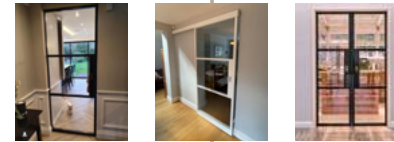

INTERIOR STEEL LOOK SLIDING & POCKET DOORS

Offering a classic industrial finish with wide lock body, deep bottom rail and slim transom bars, the classic art deco steel look finish. Providing an alternative design choice to any room.