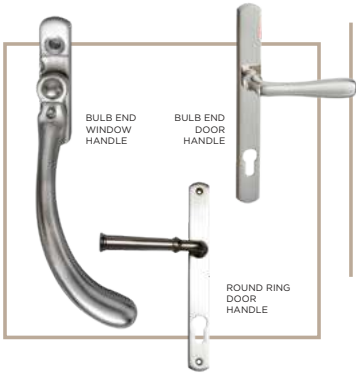

Aluco Steel

Manufactured in the UK

Aluco Steel

EXTERIOR STEEL LOOK FURNITURE

Traditional Range

The traditional range of window and door handles are available in a choice of Bulb and Round Ring designs and are all available in a range of 6 finishes. All furniture options are perfectly suited, so window and door options will match perfectly.

Aluco Steel Look Window Handle

Replicates the appearance of a traditional cockspar handle and perfectly compliments the steel look window design. Available in:

- SATIN CHROME
- GUNMETAL
- ANTIQUE BLACK
- DARK BRONZE