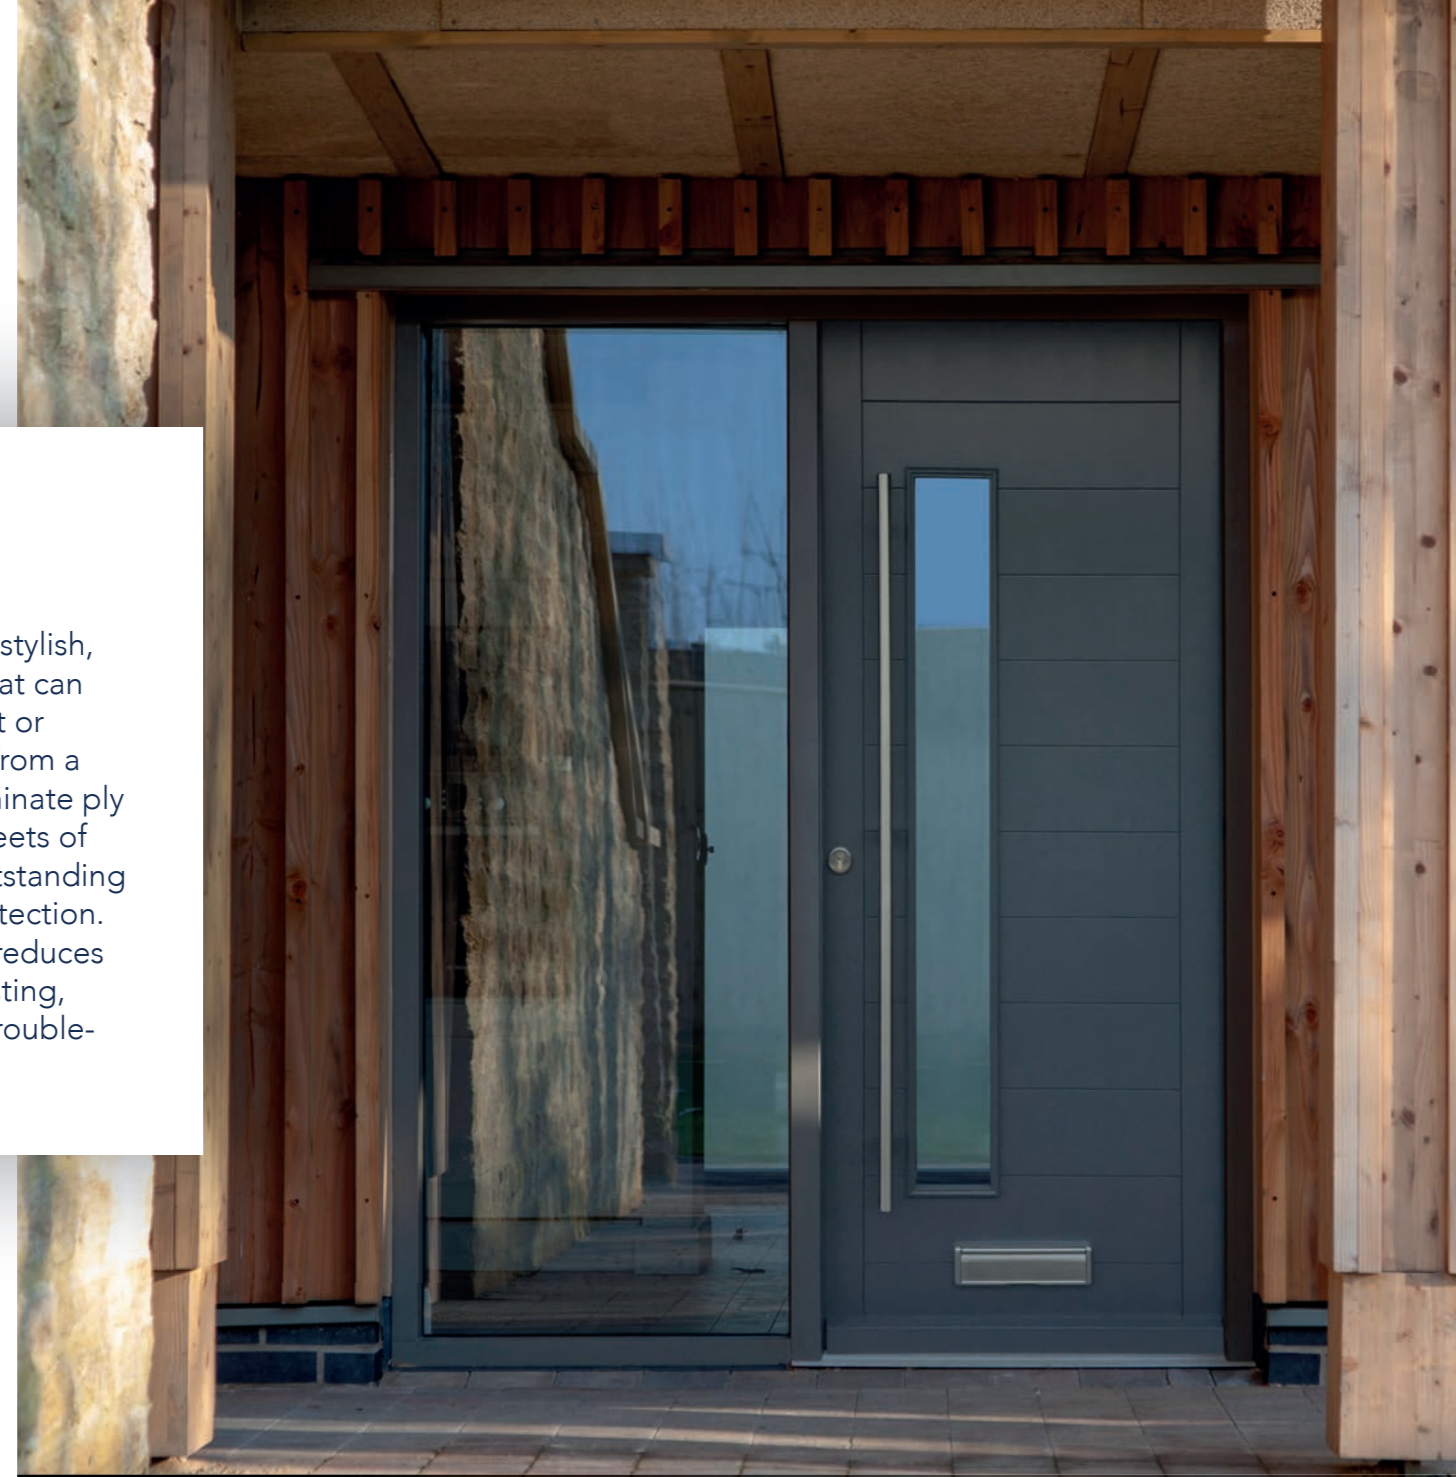

DOOR STYLES

 **West Port**
Bespoke Timber Windows, Doors & Fire Doorsets
DOOR STYLES

Entrance Doors

At West Port, we offer a comprehensive range of stylish, robust entrance doors that can be tailored to any project or property. Manufactured from a 44mm insulated core laminate ply that incorporates two sheets of aluminium, they offer outstanding weather and security protection. The doors' construction reduces the risk of bowing or twisting, ensuring many years of trouble-free operation.