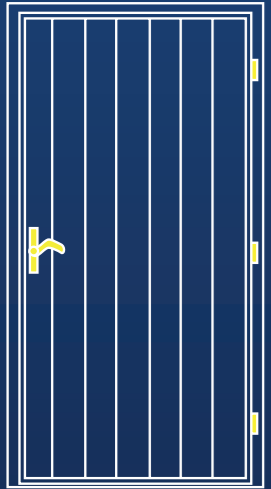

Avon

Cottage Doors

An old fashioned door style using modern joinery techniques to produce a high quality product with a suitable style for buildings old and new.

We can manufacture bespoke styles, please send your drawings for us to appraise

www.west-port.co.uk

www.west-port.co.uk