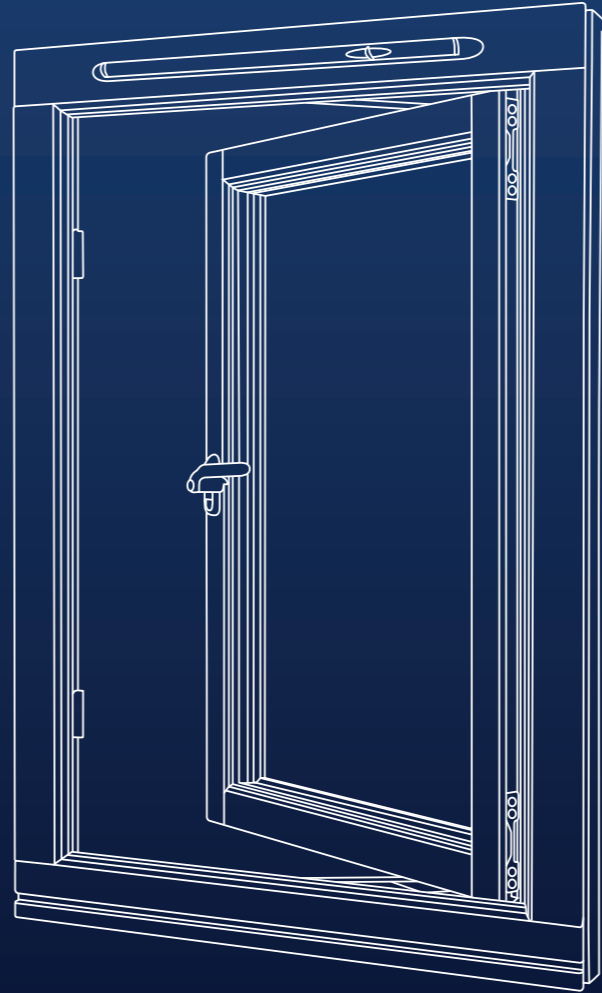

Stormproof Casement

Not just stunning to look at but also extremely robust, our Stormproof Casement was specifically designed and engineered to meet exacting Secured by Design standards.

These high performance windows are available in top hung and side hung options and offer resistance to foul weather to PAS23. All models feature key locking handles.

Sliding Sash With Spiral Balances

The modern functionality of a Sliding Sash Spiral Balance window is a great choice for conservation buildings. With the spiral balances mechanism the sashes will operate smoothly for an easy opening. Our spiral balance models, like the cords and weights, are delivered factory-finished and fully glazed, and are an ideal choice for projects in conservation areas.