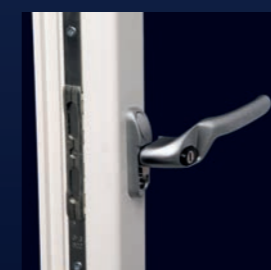

Design

We offer a range of different bar types including Georgian Insert Bars, Plant-On Astragals and Solid Glazing Bars. Trickle Vents, Cill extensions and bespoke designs available.