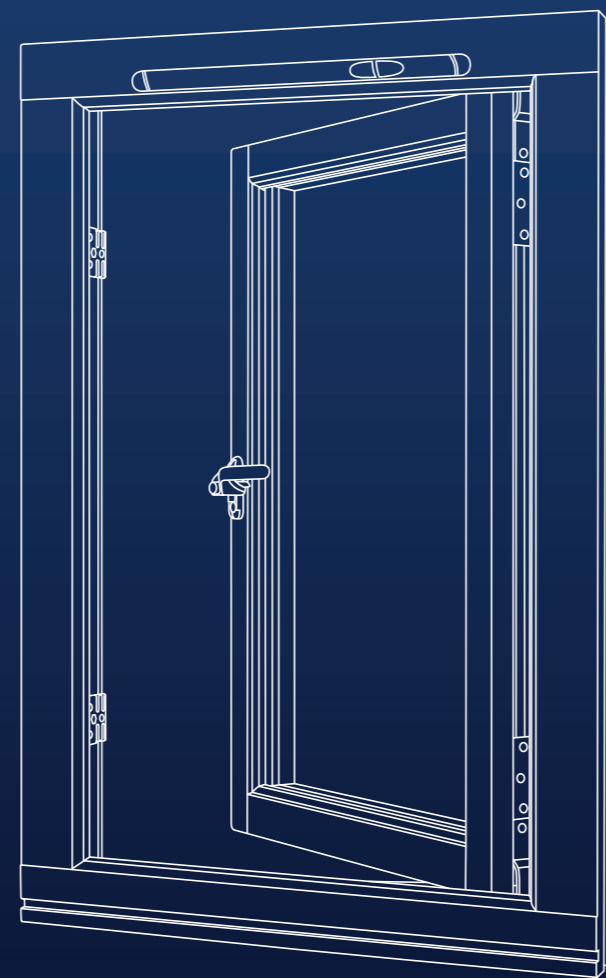

WINDOW STYLES

 **West Port**
Bespoke Timber Windows, Doors & Fire Doorsets
WINDOW STYLES

Flush Casement

Flush-fit high-performance windows available in top hung, side hung or fully-reversible configuration. Traditional timber aesthetics make them ideal for renovation projects and conservation areas, while foul weather resistance to PAS23 and PAS24-rated enhanced security offer outstanding performance.

West Port Flush cCasement comes with a one piece espagnolette system and night vents as standard, and all models feature key-locking handles. In addition, the products are fully compliant with the police-backed Secured by Design initiative, as well as the latest fire and environmental regulations.

Stormproof Casement

Not just stunning to look at but also extremely robust, our Stormproof Casement was specifically designed and engineered to meet exacting Secured by Design standards.

These high performance windows are available in top hung and side hung options and offer resistance to foul weather to PAS23. All models feature key locking handles.