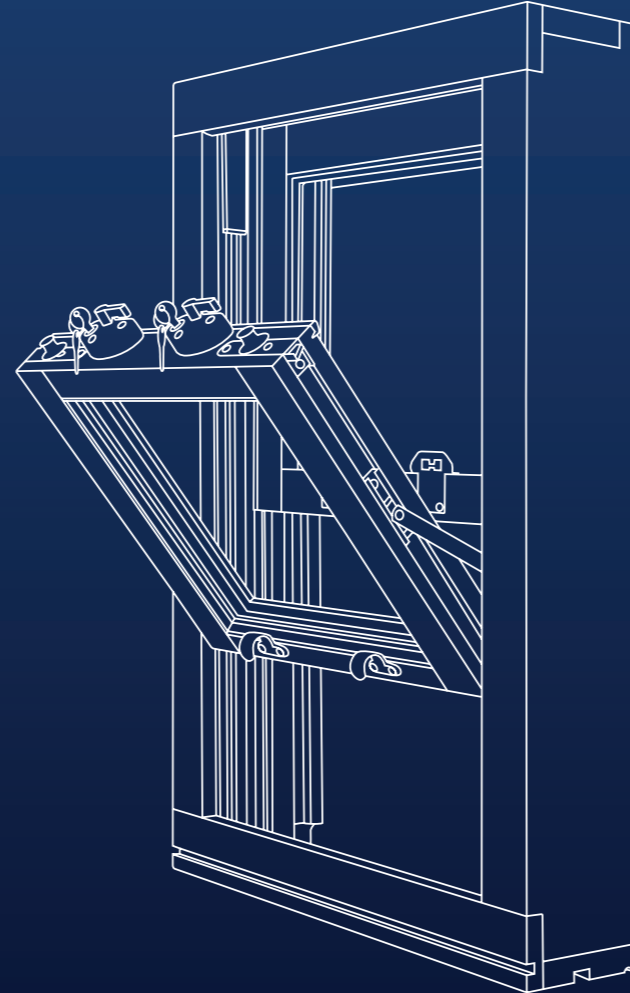

Tilt & Slide Windows

This ingenious vertical-sliding sash design offers top of the range performance within a highly traditional stepped sash and frame design. Its historic aesthetics make it a great choice for sensitive areas.

A unique track tilting mechanism allows for safe, easy cleaning of external glass surfaces from the inside of the building, great for high raised buildings where access to the outside of the window is difficult. The product offers foul weather performance to BS6375 Parts 1 and 2, and optional safety restrictor bolts.

Timber

We use sustainable and responsibly sourced softwood as standard or can provide hardwood quotes on request.

Design

We offer a range of different bar types including Georgian Insert Bars, Plant-On Astragals and Solid Glazing Bars. Trickle vents, cill extensions, decorative horn options and bespoke designs available.

Security

Optional Secured By Design (SBD) approved specifications available on request.