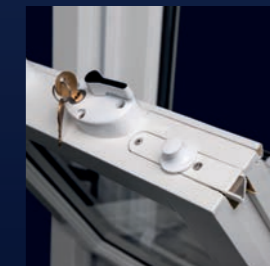

Tilt & Slide Windows

This ingenious vertical-sliding sash design offers top of the range performance within a highly traditional stepped sash and frame design. Its historic aesthetics make it a great choice for sensitive areas.

A unique track tilting mechanism allows for safe, easy cleaning of external glass surfaces from the inside of the building, great for high raised buildings where access to the outside of the window is difficult. The product offers foul weather performance to BS6375 Parts 1 and 2, and optional safety restrictor bolts.

Timber

We use sustainable and responsibly sourced softwood as standard or can provide hardwood quotes on request.

Design

We offer a range of different bar types including Georgian Insert Bars, Plant-On Astragals and Solid Glazing Bars. Trickle vents, cill extensions, decorative horn options and bespoke designs available.

Security

Optional Secured By Design (SBD) approved specifications available on request.