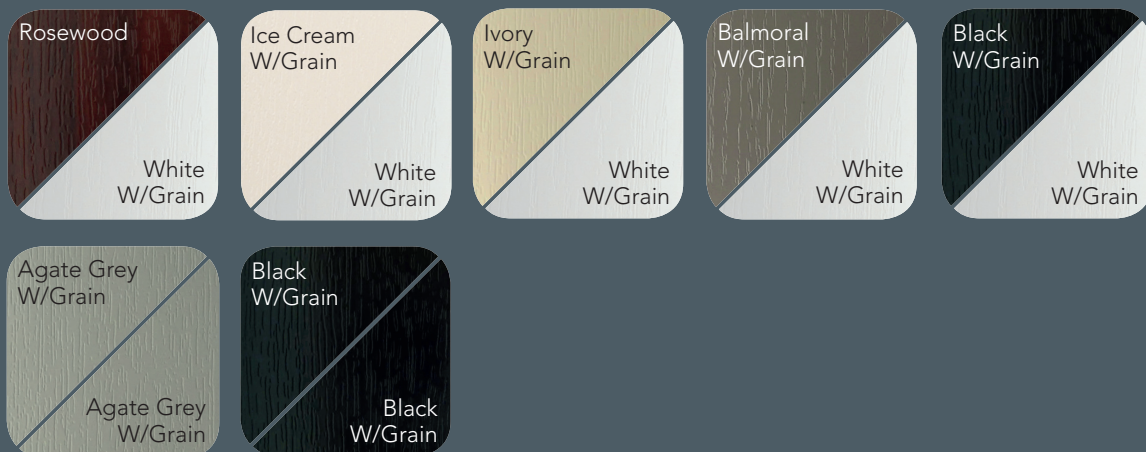

● AVAILABLE

○ NOT AVAILABLE

*Minimum order quantities will apply.

BASE COLOURS

Rosewood, Cherrywood, Irish Oak, Black WG (8022) both sides = Dark Brown Base.

Dark Grey 7016 both sides, Smooth Dark Grey 7016 both sides = Grey Base.

All other = White Base.

PVC-U SLIDING PATIO DOOR COLOUR OPTIONS

	STANDARD LEAD TIME	EXTENDED LEAD TIME*
Smooth White	●	
Rosewood / Smth Wht	●	
Cherrywood / Smth Wht	●	
Black Foiled (8022) / Smth Wht	●	
Ice Cream (9001) / Smth Wht	●	
Dark Grey (7016) / Smth Wht	●	
Rosewood	●	
Cherrywood	●	
White Foiled (9010)	●	
Ice Cream (9001)	●	
Dark Grey (7016)	●	
Smooth Dark Grey (7016)		●
Smooth Dark Grey (7016) / Smth Wht		●
Chartwell Green / Smth Wht		●
Irish Oak		●
Irish Oak / Smth Wht		●
Light Grey (7015) / Smth Wht		●
Agate Grey (7038) / Smth Wht		●
French Grey (7032) / Smth Wht		●
Black Foiled (8022) / White Foiled		●
Dark Grey (7016) / White Foiled		●
Agate Grey (7038) / White Foiled		●
French Grey (7032) / White Foiled		●
Ice Cream (9001) / White Foiled		●
Ivory (1015) / White Foiled		●
Balmoral / White Foiled		●
Rosewood / White Foiled		●

* Made To Order Colour Range (M.T.O). These patio colours are on an Extended Lead Time.

PVC-U WINDOW & DOOR COLOUR OPTIONS

STANDARD

EXTENDED

SPECIALS

PANORAMA

The Ultimate Aluminium Window & Door System

PANORAMA ALUMINIUM COLOUR OPTIONS